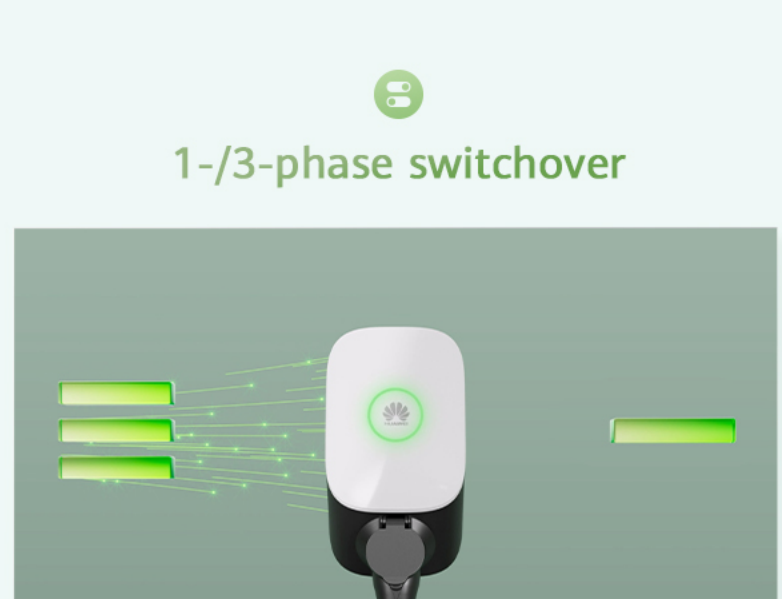

Click-in design, allowing for fast installation in 16 minutes

Separate design and easy connection through prongs

Supporting both top and bottom cable routing for flexible installation

Safe

Safe and reliable to protect personal and property safety

Multiple temperature sensors

Precise temperature control to prevent overheating

CATII-rated lightning protection

IK10-rated enclosure for impact protection

Durable, safe, and reliable

Type A+DC 6mA current leakage protection

Both AC and DC leakage protection

Efficient and Intelligent

Unlocking Intelligent and efficient charging experience

PV Power Preferred charging mode

The PV inverter, ESS, and charger work collaboratively and the charging power is **adjusted automatically** to maximize PV power utilization

Tech savvy, stylish, and user-friendly design

50-degree insertion and removal angle

Ergonomic design makes the charging connector easy to hold

Breathing ring LED light

Checking charging status with a glance