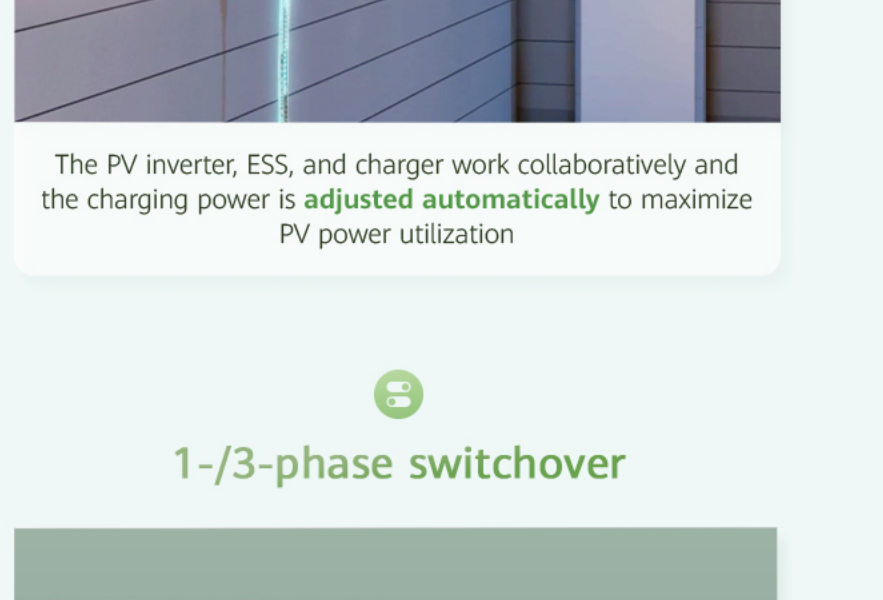

Multiple temperature sensors

Precise temperature control to prevent overheating

CATII-rated lightning protection

IK10-rated enclosure for impact protection

Durable, safe, and reliable

Type A+DC 6mA current leakage protection

Both AC and DC leakage protection

Efficient and Intelligent

Unlocking Intelligent and efficient charging experience

PV Power Preferred charging mode

The PV inverter, ESS, and charger work collaboratively and the charging power is **adjusted automatically** to maximize PV power utilization

1-/3-phase switchover

Independent control of phase U and a charging power range of **1.4-22 kW** for higher PV power utilization

Dynamic charging power

The charging power is automatically reduced when other appliances are working to prevent overload tripping