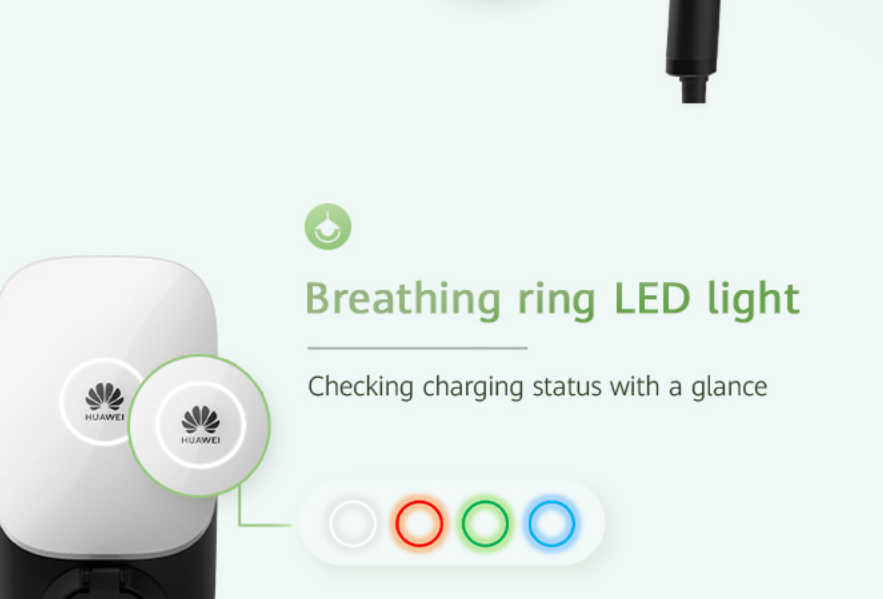

Flexible authentication

Three authentication modes of your choosing

APP

RFID card

Bluetooth

PV+ESS+Charger synergy

Brand-new app design to offer one-stop solution for PV, ESS, and Charger

Tech-Savvy and Stylish

Tech savvy, stylish, and user-friendly design

50-degree insertion and removal angle

Ergonomic design makes the charging connector easy to hold

Breathing ring LED light

Checking charging status with a glance